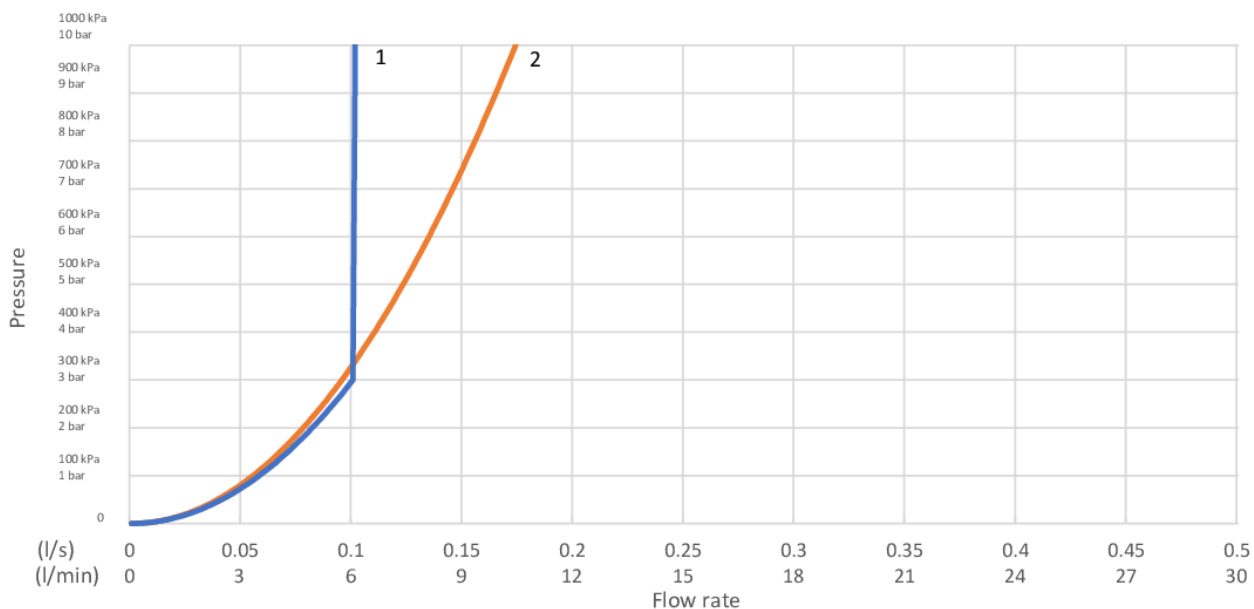

Technical information

- Pressure, Flow & Temp: Maxflöde 300kPa: 0,1l/s
- Standard connection dimension: G3/8

GUSTAVSBERG/

FLOW CHART/

Estetic kitchen L-spout with dishwasher

-  1. Spout
-  2. Dishwasher valve