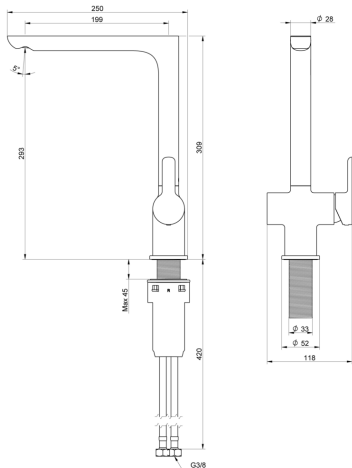

Energy labeling and certifications

CERTIFIERING
KONTROLL

Technical information

- Pressure, Flow & Temp: Maxflöde 300kPa: 0,1l/s
- Standard connection dimension: G3/8