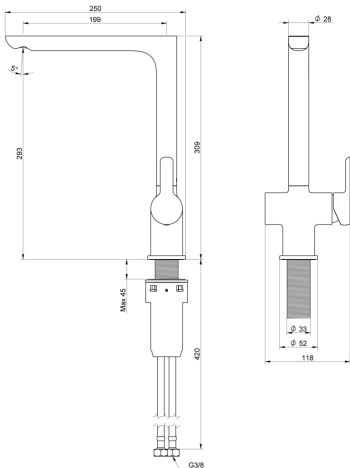

Energy labeling and certifications

CERTIFIERING
KONTROLL

Technical information

- Pressure, Flow & Temp: Maxflöde 300kPa: 0,1l/s
- Standard connection dimension: G3/8