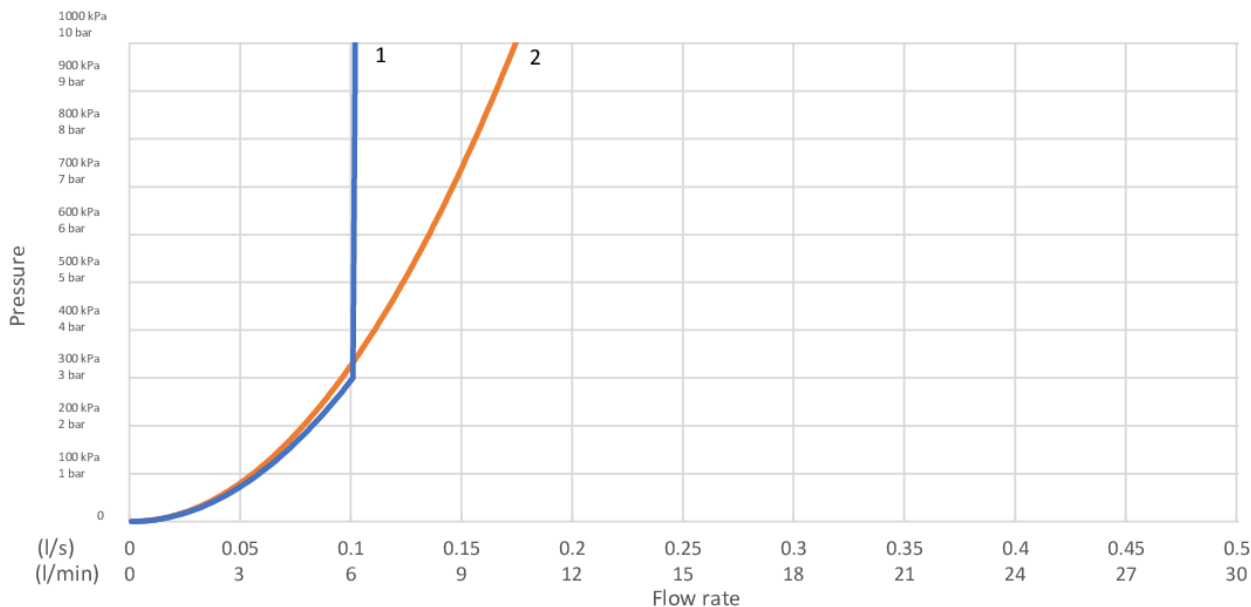

Technical information

- Pressure, Flow & Temp: Maxflöde 300kPa: 0,1l/s
- Standard connection dimension: G3/8

GUSTAVSBERG/

FLOW CHART/

Estetic kitchen L-spout with dishwasher

GUSTAVSBERG /
SMARTER BATHROOMS

-  1. Spout
-  2. Dishwasher valve

1. Spout

- Flowrate at 300 kPa:	0,1 l/s
- Pressure at flow 0,1 l/s:	300 kPa
- Pressure at flow 0,2 l/s:	N/A
- Pressure at flow 0,33 l/s:	N/A

Rev, 1, 2025-11-06 Gustavsberg Labb