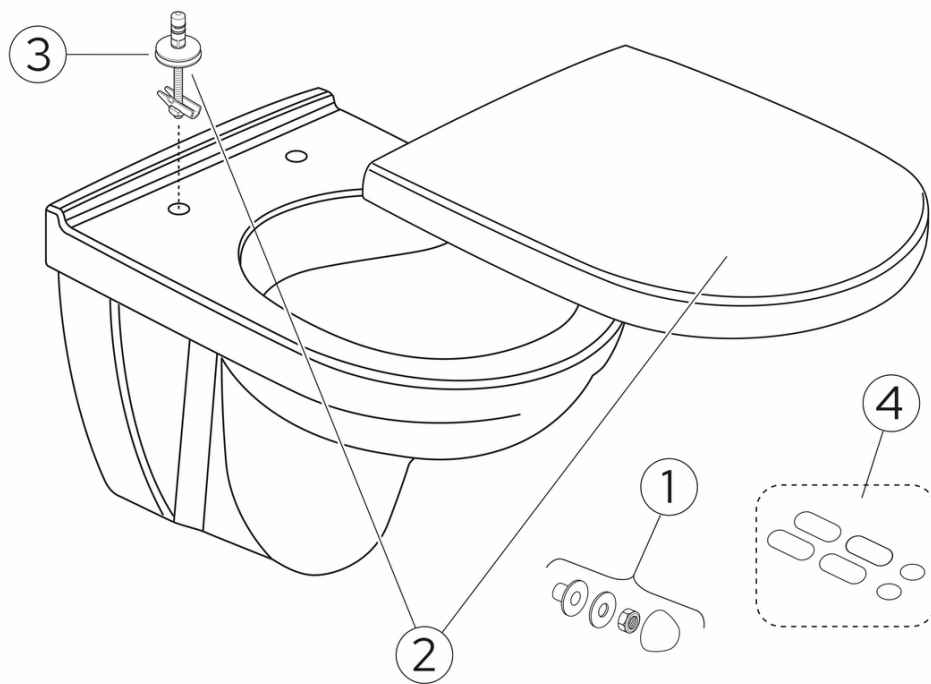

Quality of life since 1825

Wall hung WC Nordic 3730 – HygienicFlush

Without seat

Product features

- Made of hygienic, durable and tightly vitrified sanitary porcelain
- Hygienic Flush with open flush rim for easier cleaning
- Flushes all the way up to the rim for improved hygiene

Article numbers

Art-no.
GB113730001000

EAN
7391530094410

Packaging information

Length: 400 mm | Width: 365 mm | Height: 530 mm

Weight: 19 kg

Weight: 1 pc

Assembling & Care

Energy labeling and certifications

Technical information

- CO2 Footprint: 31.7 kg
- Flushing - water quantity: 4,5/3 Dual flush 4,5/3 (L)
- Standard connection dimension: c/c 155mm sitsfäste

Spare parts

Nordic 3730 yr 2026-
(Rev 1. 2026-01-23)