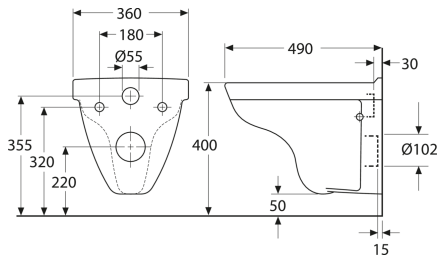

Article numbers

Art-no.
GB113730001000

EAN
7391530094410

Packaging information

Length: 400 mm | Width: 365 mm | Height: 530 mm

Weight: 19 kg

Weight: 1 pc

Assembling & Care

Energy labeling and certifications

Technical information

- CO2 Footprint: 31.7 kg
- Flushing - water quantity: 4,5/3 Dual flush 4,5/3 (L)
- Standard connection dimension: c/c 155mm sitsfäste

Spare parts

Nordic 3730 yr 2026-
(Rev 1. 2026-01-23)